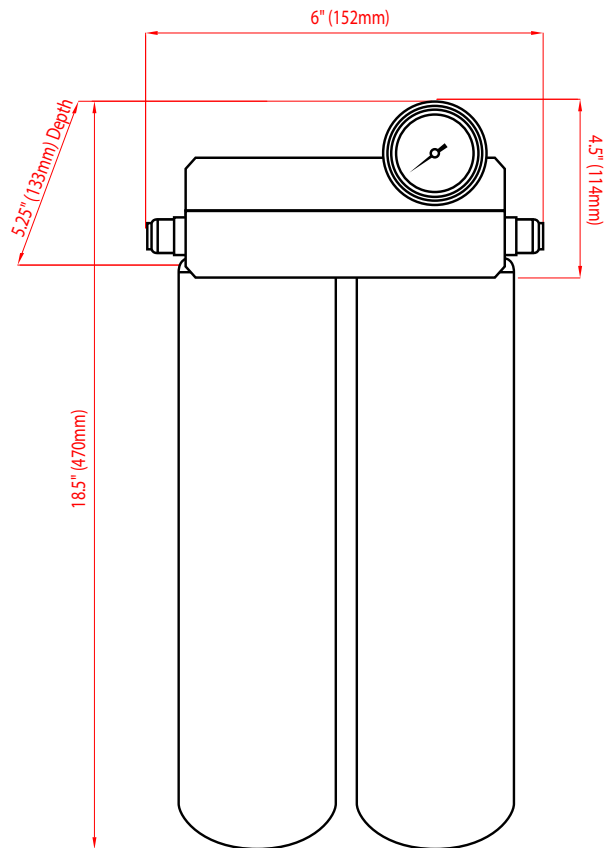

3RD PARTY APPROVALS

MAXX ICE

WATER FILTERS

TLC-3200S

TLC-107096

TLC-107097

MODEL	EXTERNAL DIMENSIONS W x D x H	MAXIMUM SERVICE FLOW RATE	FILTER LIFE	MICRON RATING	UNIT WEIGHT
TLC-3200S Replacement Cartridge	3.5" x 3.5" x 15.5" (89 x 89 x 394 mm)	2.1 GPM	27,000 Gal (102,206 L) 6 Months	0.5	2.5 lb (1.13 kg)
TLC-107096 Single Head with Pressure Gauge	4.125" x 3.75" x 18.5" (105 x 95 x 470 mm)	2.1 GPM	27,000 Gal (102,206 L) 6 Months	0.5	2.75 lb (1.24 kg)
TLC-107097 Double Head with Pressure Gauge	6" x 5.25" x 18.5" (152 x 133 x 470 mm)	4.2 GPM	54,000 Gal (204,412 L) 6 Months	0.5	6.25 lb (2.83 kg)