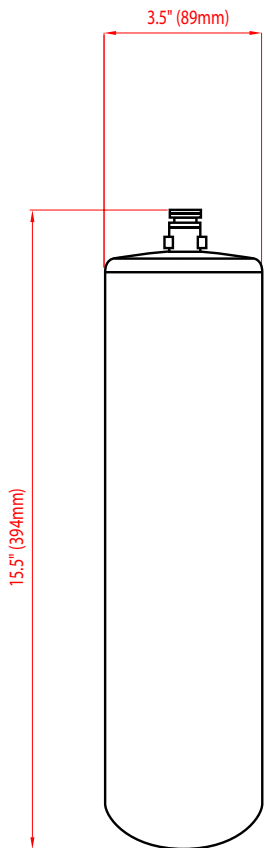

Pressure:

TLC-3200S	24-125 psi (1.7-8.6 bar)
TLC-107096	24-125 psi (1.7-8.6 bar)
TLC-107097	24-125 psi (1.7-8.6 bar)

Temperature:

TLC-3200S	35° to 100°F (1.7° to 38°C)
TLC-107096	35° to 100°F (1.7° to 38°C)
TLC-107097	35° to 100°F (1.7° to 38°C)

3RD PARTY APPROVALS

MAXX ICE

WATER FILTERS

TLC-3200S

TLC-107096

TLC-107097

MODEL	EXTERNAL DIMENSIONS W x D x H	MAXIMUM SERVICE FLOW RATE	FILTER LIFE	MICRON RATING	UNIT WEIGHT
TLC-3200S Replacement Cartridge	3.5" x 3.5" x 15.5" (89 x 89 x 394 mm)	2.1 GPM	27,000 Gal (102,206 L) 6 Months	0.5	2.5 lb (1.13 kg)
TLC-107096 Single Head with Pressure Gauge	4.125" x 3.75" x 18.5" (105 x 95 x 470 mm)	2.1 GPM	27,000 Gal (102,206 L) 6 Months	0.5	2.75 lb (1.24 kg)
TLC-107097 Double Head with Pressure Gauge	6" x 5.25" x 18.5" (152 x 133 x 470 mm)	4.2 GPM	54,000 Gal (204,412 L) 6 Months	0.5	6.25 lb (2.83 kg)