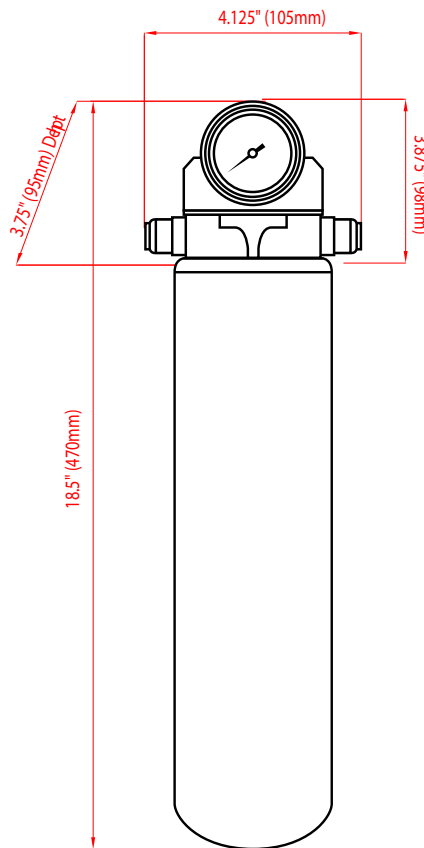

3RD PARTY APPROVALS

MAXX ICE

WATER FILTERS

TLC-3200S

TLC-107096

TLC-107097

MODEL	EXTERNAL DIMENSIONS W x D x H	MAXIMUM SERVICE FLOW RATE	FILTER LIFE	MICRON RATING	UNIT WEIGHT
TLC-3200S Replacement Cartridge	3.5" x 3.5" x 15.5" (89 x 89 x 394 mm)	2.1 GPM	27,000 Gal (102,206 L) 6 Months	0.5	2.5 lb (1.13 kg)
TLC-107096 Single Head with Pressure Gauge	4.125" x 3.75" x 18.5" (105 x 95 x 470 mm)	2.1 GPM	27,000 Gal (102,206 L) 6 Months	0.5	2.75 lb (1.24 kg)
TLC-107097 Double Head with Pressure Gauge	6" x 5.25" x 18.5" (152 x 133 x 470 mm)	4.2 GPM	54,000 Gal (204,412 L) 6 Months	0.5	6.25 lb (2.83 kg)