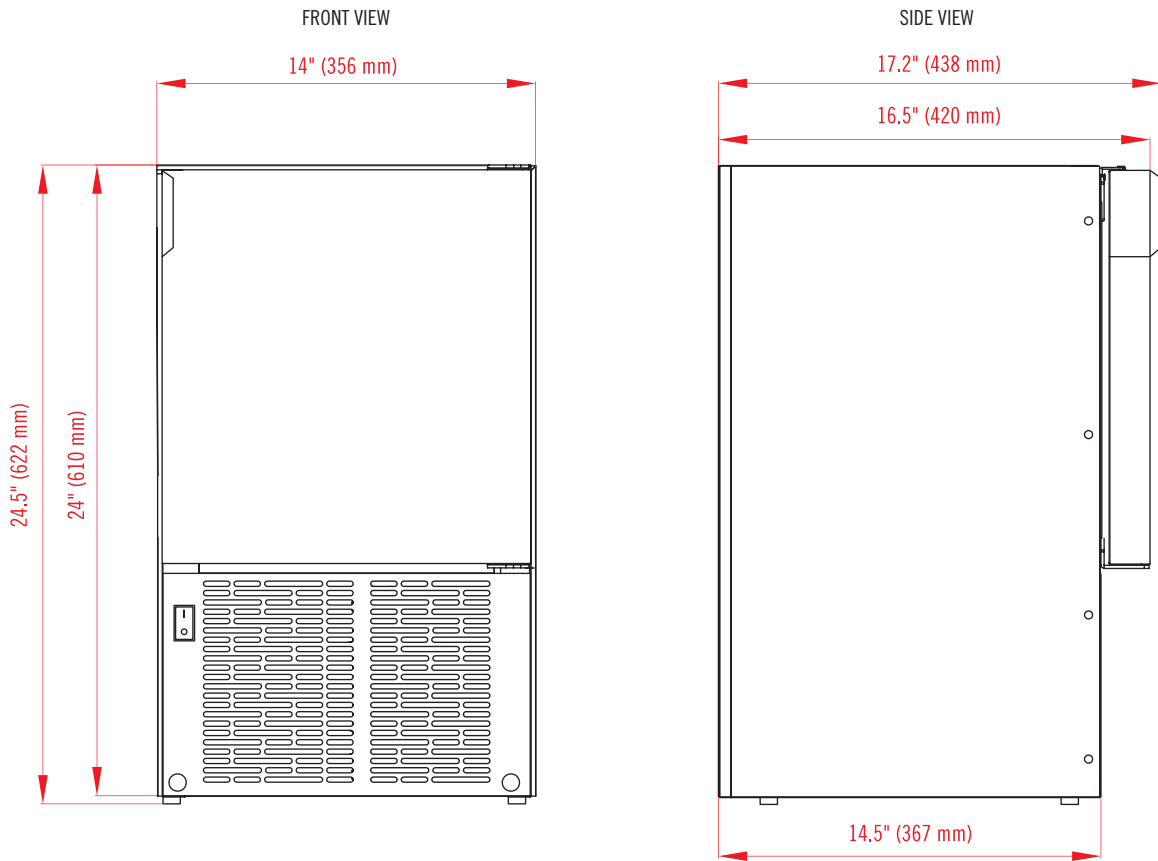

LONG CRESCENT CUBE (ACTUAL SIZE)