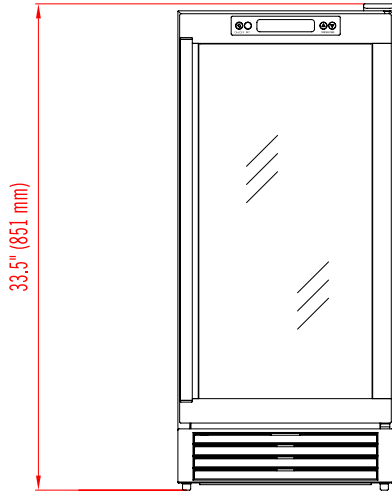

MAXX ICE

GLASS DOOR INDOOR WINE COOLER

FRONT VIEW

SIDE VIEW

TOP VIEW

MODEL	EXTERNAL DIMENSIONS	HOLDING TEMPERATURE RANGE	AMP DRAW	BOTTLE RACKS / BOTTLE CAPACITY	UNIT WEIGHT	REFRIGERANT AND CHARGE SIZE	ELECTRICAL
MCWC28	14.5" x 23" x 33.5" (368 x 584 x 851 mm)	35°F to 40°F (1°C to 5°C)	2.0A	6 / 28	76 lbs (34 kg)	R-134a 2.3 oz (65.2 g)	115V / 60Hz / 1Ph