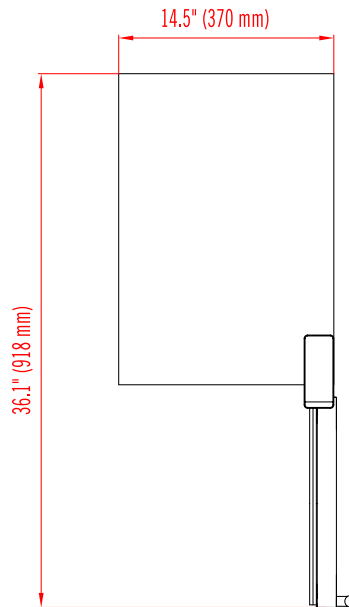

MAXX ICE

GLASS DOOR INDOOR WINE COOLER

FRONT VIEW

SIDE VIEW

TOP VIEW

MODEL	EXTERNAL DIMENSIONS	HOLDING TEMPERATURE RANGE	AMP DRAW	BOTTLE RACKS / BOTTLE CAPACITY	UNIT WEIGHT	REFRIGERANT AND CHARGE SIZE	ELECTRICAL
MCWC28	14.5" x 23" x 33.5" (368 x 584 x 851 mm)	35°F to 40°F (1°C to 5°C)	2.0A	6 / 28	76 lbs (34 kg)	R-134a 2.3 oz (65.2 g)	115V / 60Hz / 1Ph